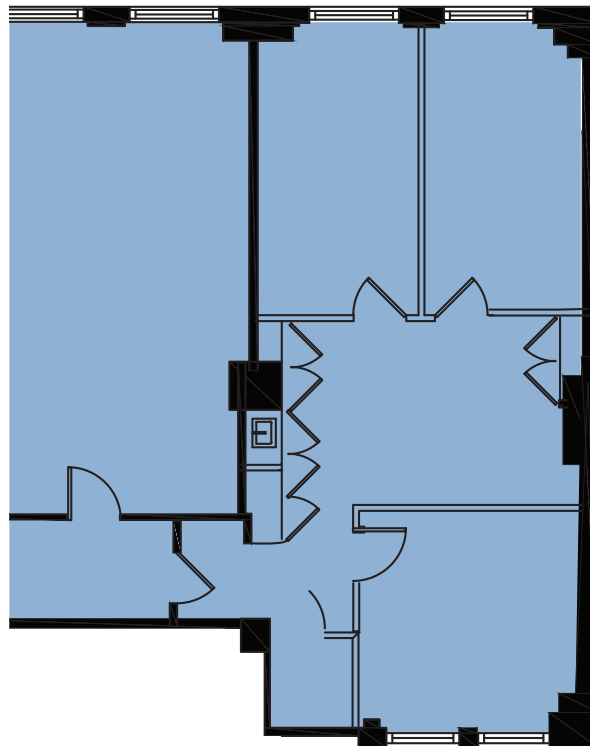

654 MADISON

• NEW YORK •

Partial 7th Floor | Suite 708 | 1,397 RSF

Floor Plan:

Asking: Upon request

Term: 2-10 years

Available: 2/1/2022

- Short or long-term opportunity
- Built space with high-end finishes and exposed ceilings
- Currently features 2 windowed offices, conference room and pantry
- Move-in condition
- Southern views